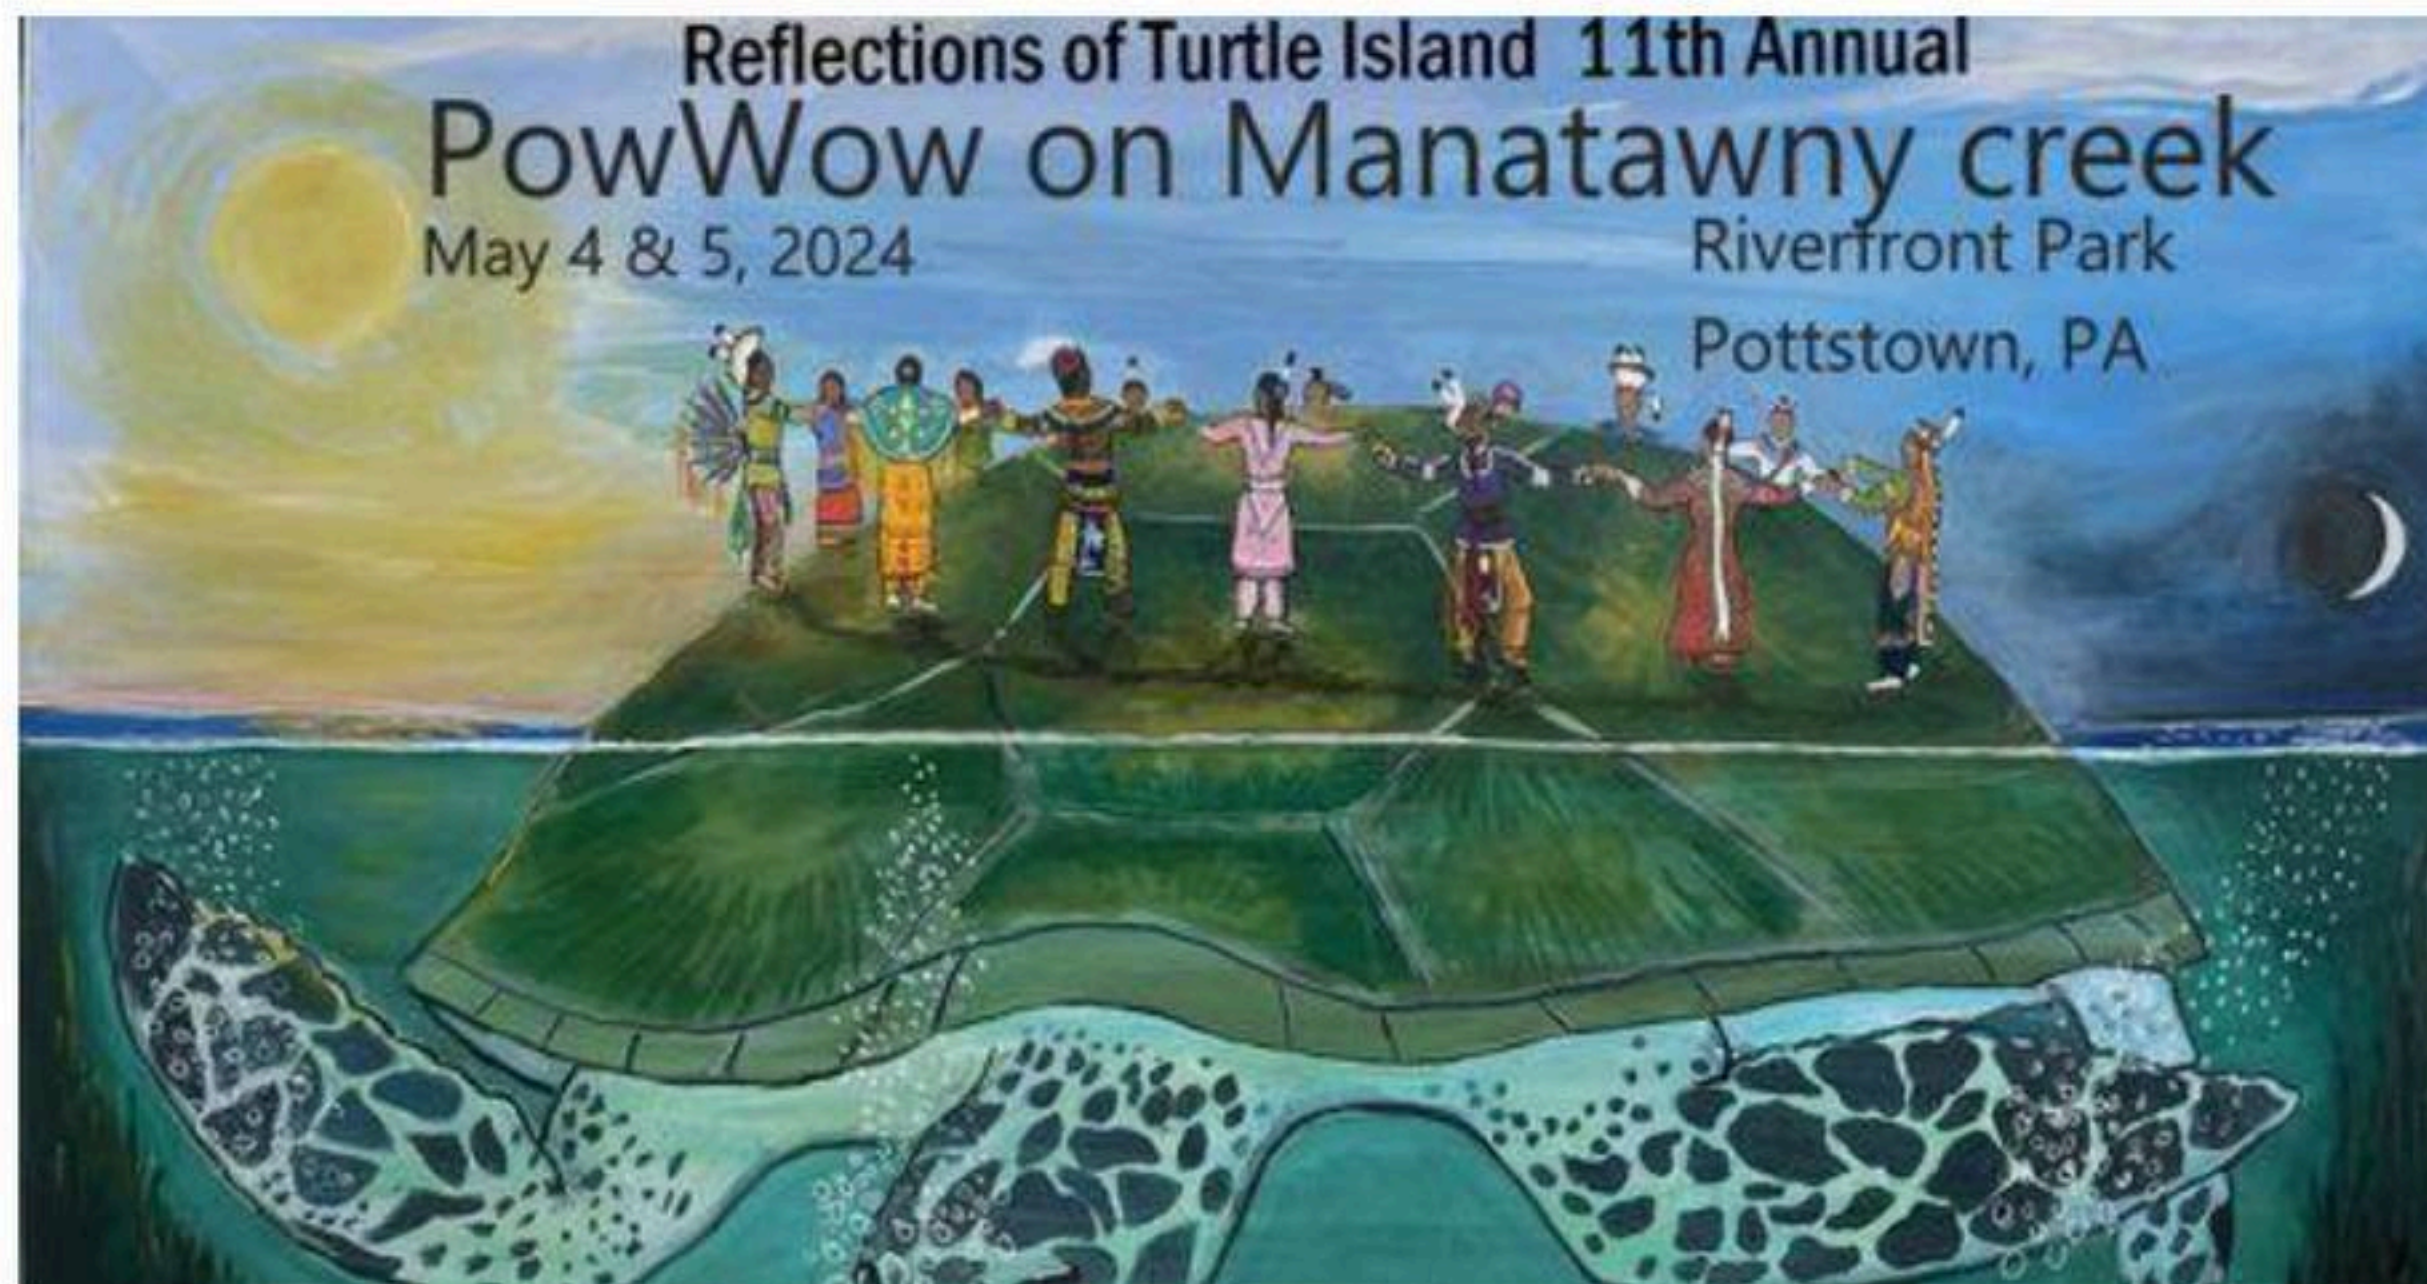

# 11th ANNUAL POWWOW ON MANATAWNY CREEK

**MAY 4 and 5, 2024**

**RIVERFRONT PARK**

**140 College Drive  
Pottstown, Pennsylvania**

## **GRAND ENTRY AT 12:00 NOON**

**Native American Dance Exhibitions, crafts and displays, special violin performance by Lauren Garret as well as a presentation by performer and educator Reuben FastHorse**

**HEAD DANCERS: MATT & CHRISANN CLAIR**

**EMCEE: BARRY LEE**

**HOST DRUM: MEDICINE HORSE SINGERS**

**GUEST DRUMS: GREY CLOUD SINGERS**

**ITCHY DOG SINGERS**

**STONEY'S BOYS**

**SPECIAL PERFORMANCE BY THE SALINAS FAMILY AZTEC DANCERS**

**GRAND ENTRY IS 12:00 NOON, (Indian Time, of course)**

**Admission: Free (suggested contribution - \$5.00)**

**This is a pet friendly event. Bring your blankets, chairs and appetite**

**Contact information:**